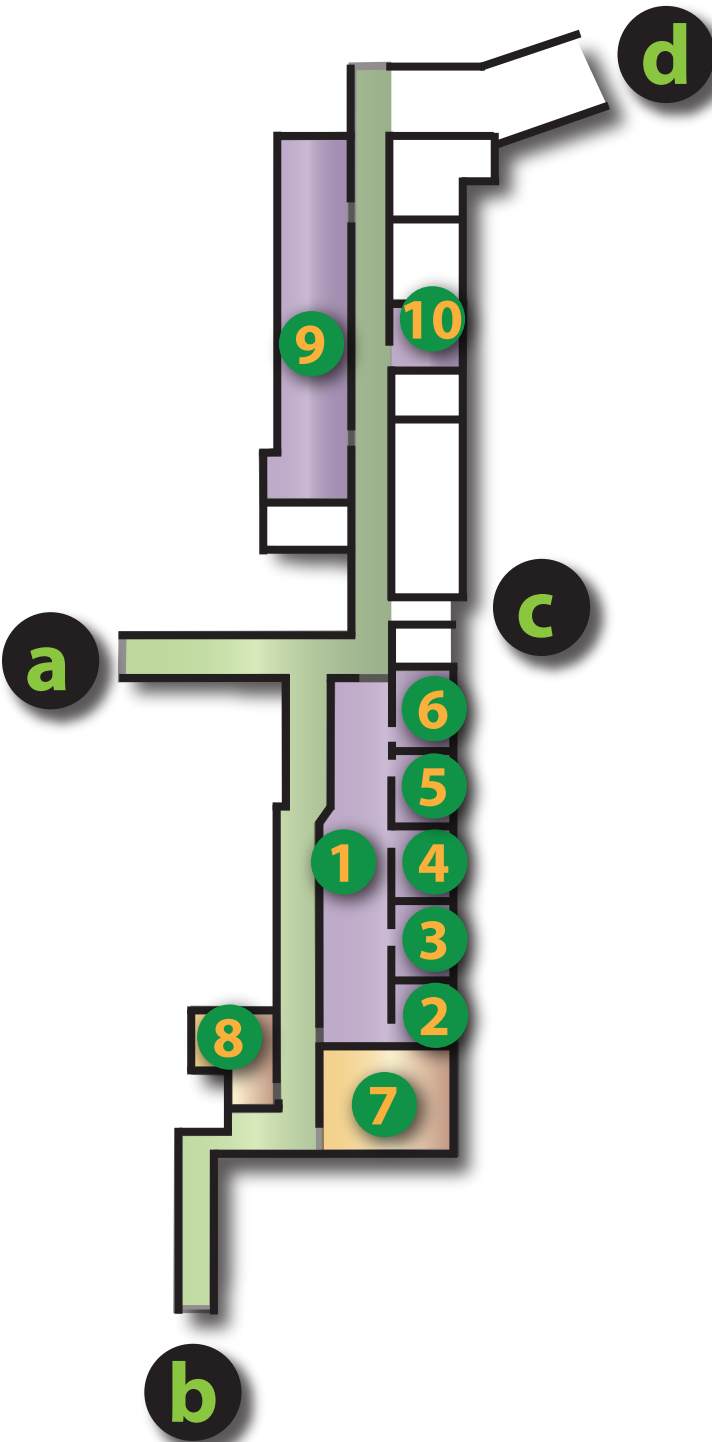

LOWER SASK HALL

USSU Office and Tenant Directory

- 1** ROOM 40
USSU Centres common area
- 2** ROOM 41
USSU Safewalk / Student Crew
- 3** ROOM 42
USSU Pride Centre
- 4** ROOM 43
USSU Women's Centre
- 5** ROOM 44
USSU Student Crisis Support
- 6** ROOM 45
USSU Food Centre
- 7** ROOM 21
Travel Cuts
- 8** ROOM 22
Student Care
- 9** ROOM 77
USSU Student Council Chamber
- 10** ROOM 72
USSU IT Support
- a** EXIT AREA
Tunnel to Upper Place Riel
- b** EXIT AREA
Passage to MUB
- c** EXIT AREA
Passage to Sask Hall (east)
- d** EXIT AREA
Tunnel to College Building